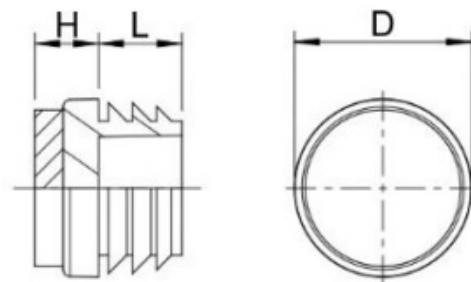

PRODUCT SHEET

Description:

Insert Glide W/Felt, For Round Tubes, Diam 22mm, PE, Black

Item number:

10.02.090-9

Units	Box	Carton	HS Code	Barcode
Pcs.	1	1000	3901908099	 5704866514699

Head Ø	Height	Shaft Ø	Shaft length	Rib Ø
D	H	d	L	d1
15,0	7,0	8,0	9,6	13,2
19,0	7,0	14,2	11,0	17,8
20,0	7,0	15,1	12,0	19,0
22,0	7,0	15,8	11,8	20,6
25,0	8,0	18,8	11,8	24,0
32,0	8,0	26,3	14,5	30,5